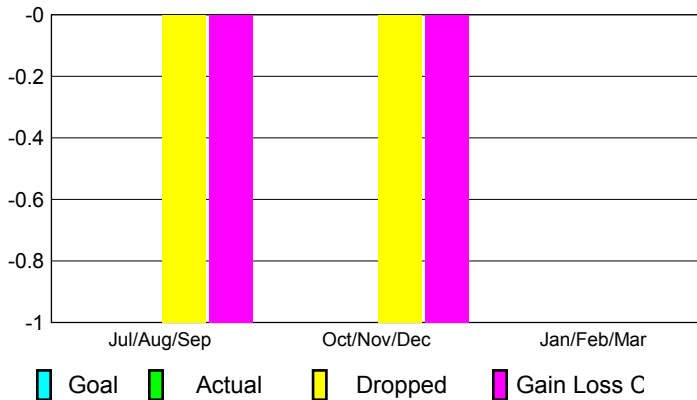

2012-2013 GMT Reports for District (or Undistricted) **District B 5**

GMT: **Joel Rosendo Gómez Franco**

Location: **MEXICO**

GMT CA: **3**

CLUBS

Club Results
2012-2013

Clubs
2011-2012

Month	New Club Goal	Actual New Clubs	Actual Dropped Clubs	Gain/Loss of Clubs	Gain/Loss of Clubs
Jul/Aug/Sep		0	-1	-1	0
Oct/Nov/Dec		0	-1	-1	0
Jan/Feb/Mar					0
Totals		0	-2	-2	0

Club Results 2012-2013

Goal, New, Dropped, Gain/Loss

Comparison of Club Gain/Loss

Current Year Compared to the Previous Year

YTD Status Quo Clubs 2012-2013

Status Quo Clubs Compared to Status Quo Members

MEMBERSHIP