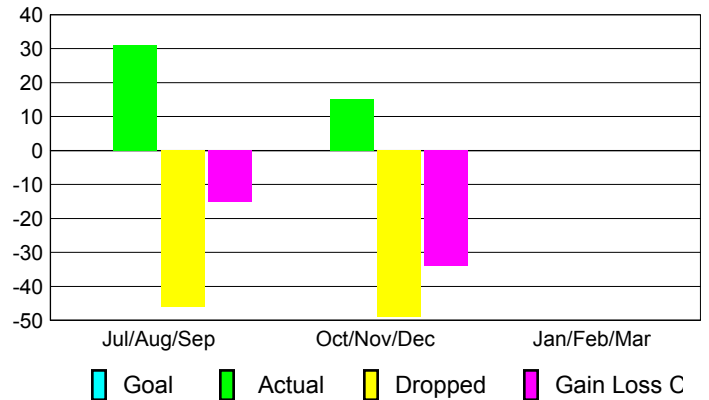

2012-2013 GMT Reports for District (or Undistricted) **District B 5**

GMT: **Joel Rosendo Gómez Franco**

Location: **MEXICO**

GMT CA: **3**

CLUBS

Club Results
2012-2013

Clubs
2011-2012

Month	New Club Goal	Actual New Clubs	Actual Dropped Clubs	Gain/Loss of Clubs	Gain/Loss of Clubs
Jul/Aug/Sep		0	-1	-1	0
Oct/Nov/Dec		0	-1	-1	0
Jan/Feb/Mar					0
Totals		0	-2	-2	0

Club Results 2012-2013

Goal, New, Dropped, Gain/Loss

Comparison of Club Gain/Loss

Current Year Compared to the Previous Year

YTD Status Quo Clubs 2012-2013

Status Quo Clubs Compared to Status Quo Members

MEMBERSHIP

Membership Results
2012-2013

Membership
2011-2012

Month	Net Memb Goal	Actual New Memb	Actual Dropped Memb	Gain/Loss of Memb	Gain/Loss of Memb
Jul/Aug/Sep		31	-46	-15	11
Oct/Nov/Dec		15	-49	-34	-34
Jan/Feb/Mar					13
Totals		46	-95	-49	-10

Membership Results 2012-2013

Goal, New, Dropped, Gain/Loss

Comparison of Membership Gain/Loss

Current Year Compared to the Previous Year

Gender Comparison 2012-2013

Jul/Aug/Sep

Oct/Nov/Dec

Jan/Feb/Mar