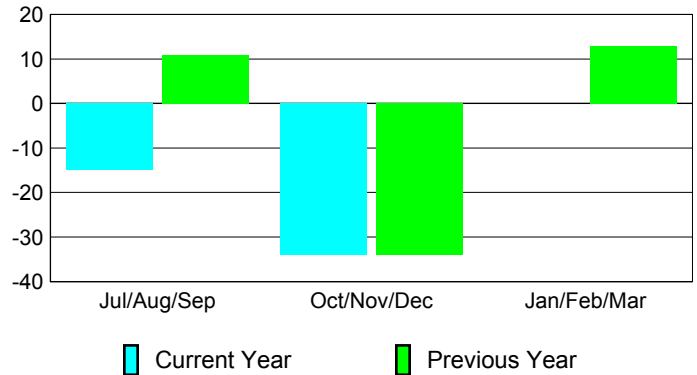

Club Results 2012-2013

Goal, New, Dropped, Gain/Loss

Comparison of Club Gain/Loss

Current Year Compared to the Previous Year

YTD Status Quo Clubs 2012-2013

Status Quo Clubs Compared to Status Quo Members

MEMBERSHIP

Membership Results
2012-2013

Membership
2011-2012

Month	Net Memb Goal	Actual New Memb	Actual Dropped Memb	Gain/Loss of Memb	Gain/Loss of Memb
Jul/Aug/Sep		31	-46	-15	11
Oct/Nov/Dec		15	-49	-34	-34
Jan/Feb/Mar					13
Totals		46	-95	-49	-10

Membership Results 2012-2013

Goal, New, Dropped, Gain/Loss

Comparison of Membership Gain/Loss

Current Year Compared to the Previous Year

Gender Comparison 2012-2013

Jul/Aug/Sep

Oct/Nov/Dec

Jan/Feb/Mar